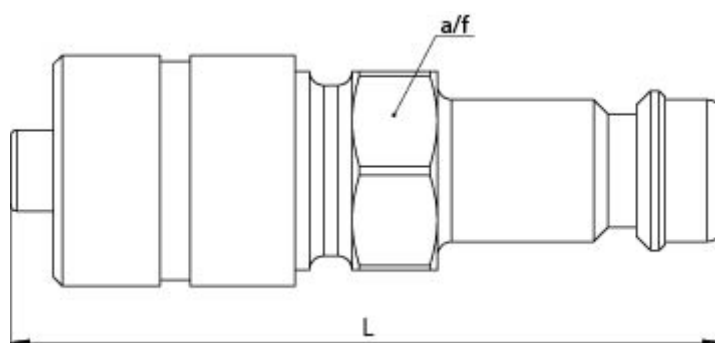

# Data Sheet

Article number: 586244581

Description: Plug for coupling, w. push-in  $\varnothing 8 \times 6$   
NW 7.8

## Measures

---

A/F	= 14
Length	= 33
Tube diameter	= $\varnothing 8 \times 6$